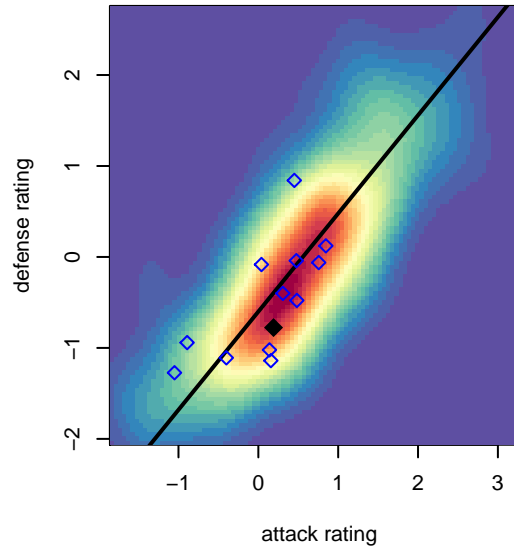

# STU Evolution Yellow B04

Evolution FC  
Tacoma, WA  
B04 total strength=717  
attack=1.21 defense=0.46  
fall league = SSUL B04 Div 2

alt names used:  
STU Evolution B04 Yellow  
STU Evolution B04 Yellow

Venues played:  
2016 SSUL B04 Division 2  
2016 Founders Cup B04 Div A

**attack and defense variance (black dot)  
relative to other teams  
and top 10 in region**

**attack and defense rating  
relative to others at age  
and all opponents in last 13 months**