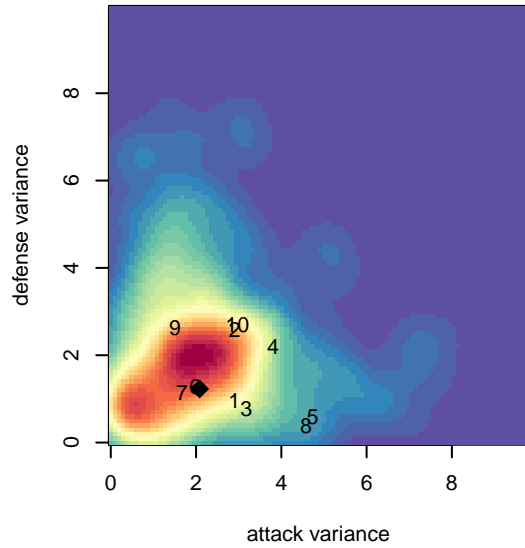

# STU Evolution Yellow B04

Evolution FC  
Tacoma, WA  
B04 total strength=717  
attack=1.21 defense=0.46  
fall league = SSUL B04 Div 2

alt names used:  
STU Evolution B04 Yellow  
STU Evolution B04 Yellow

Venues played:  
2016 SSUL B04 Division 2  
2016 Founders Cup B04 Div A

**attack and defense variance (black dot)  
relative to other teams  
and top 10 in region**

**attack and defense rating  
relative to others at age  
and all opponents in last 13 months**